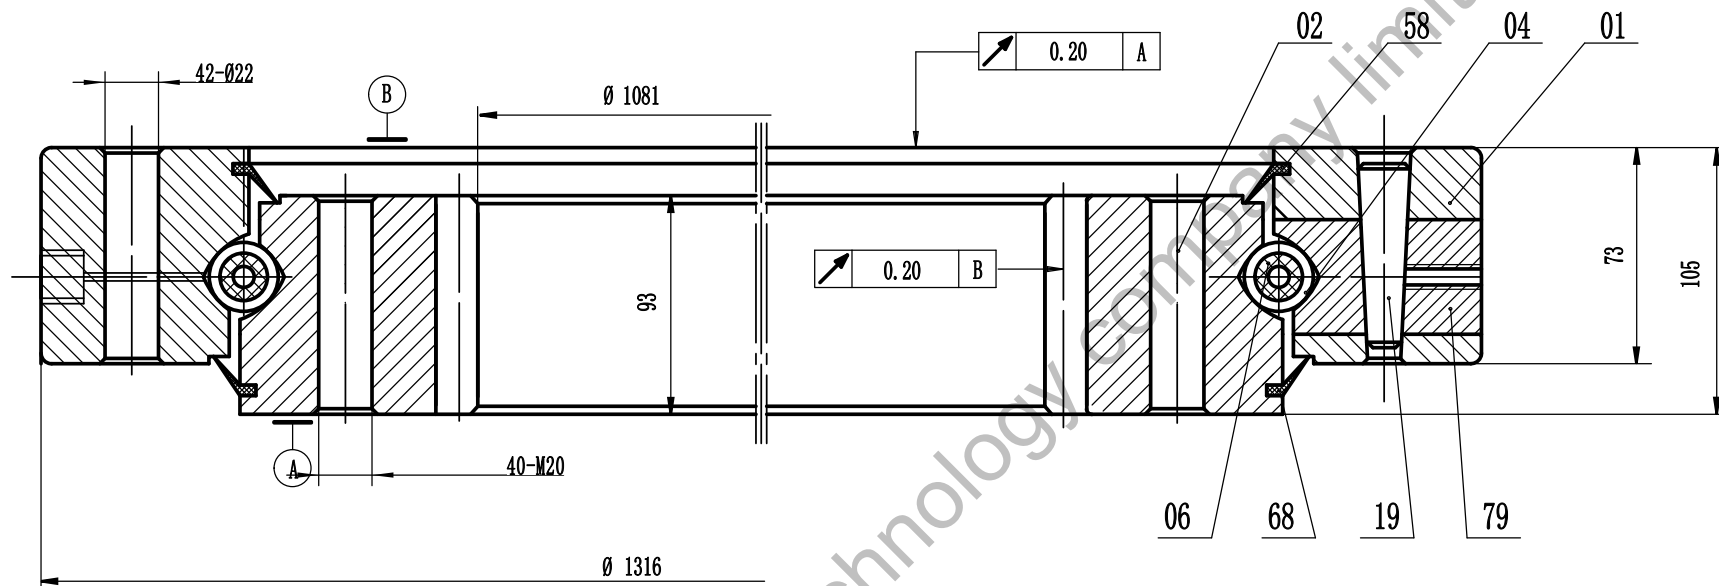

A-A

Remark:

1. Luoyang JCB Bearing Technology Co., Ltd is a technical Inc, specialize in designing and manufacturing slewing ring bearing, we can design and manufactur all kinds of slewing bearing according to client's requirement.
2. This drawing is reference for user, if you need formal drawing, please contact wth us sales@jcb-bearing.com, the official drawing will be submitted after order confirmation.

Contact information

Company Address : No.3 Lianmeng road, Luoyang, Henan, China.

Postal code : 471003

Phone : 86-379-68611678 Fax : 86-379-68611679

E-mail: sales@jcb-bearing.com

Reserved E-mail: sales@slewing-ring-bearings.com